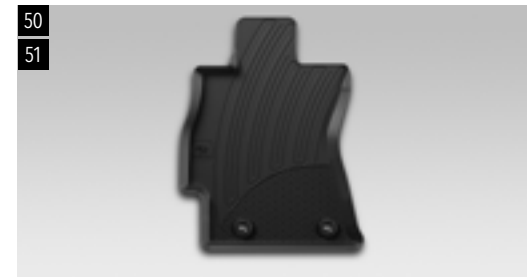

55 Sunshade (Rear Gate)

F501EAL000

Protects the interior from sunshine and darkens the luggage compartment.